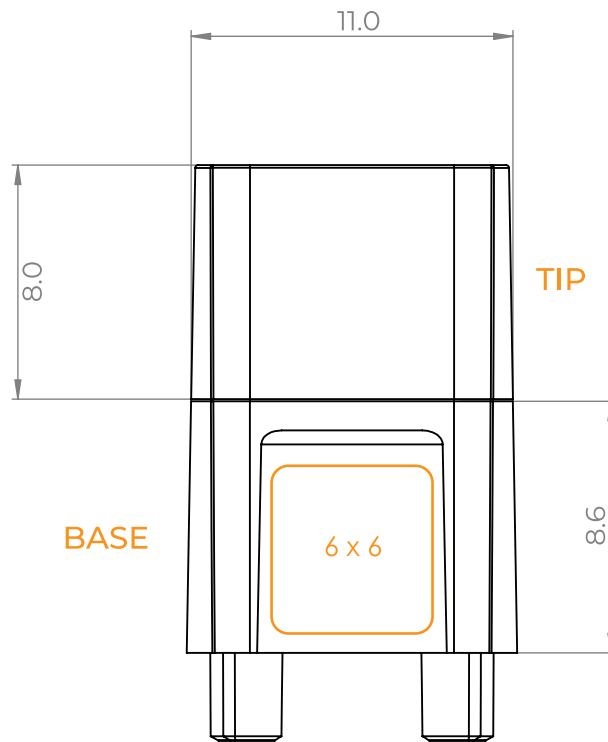

G1 MOUTHPIECE