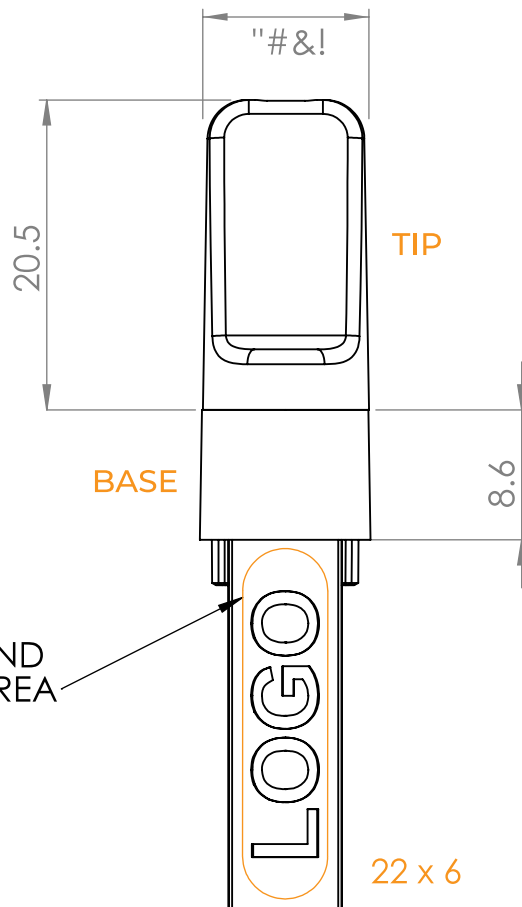

G2 MOUTHPIECE